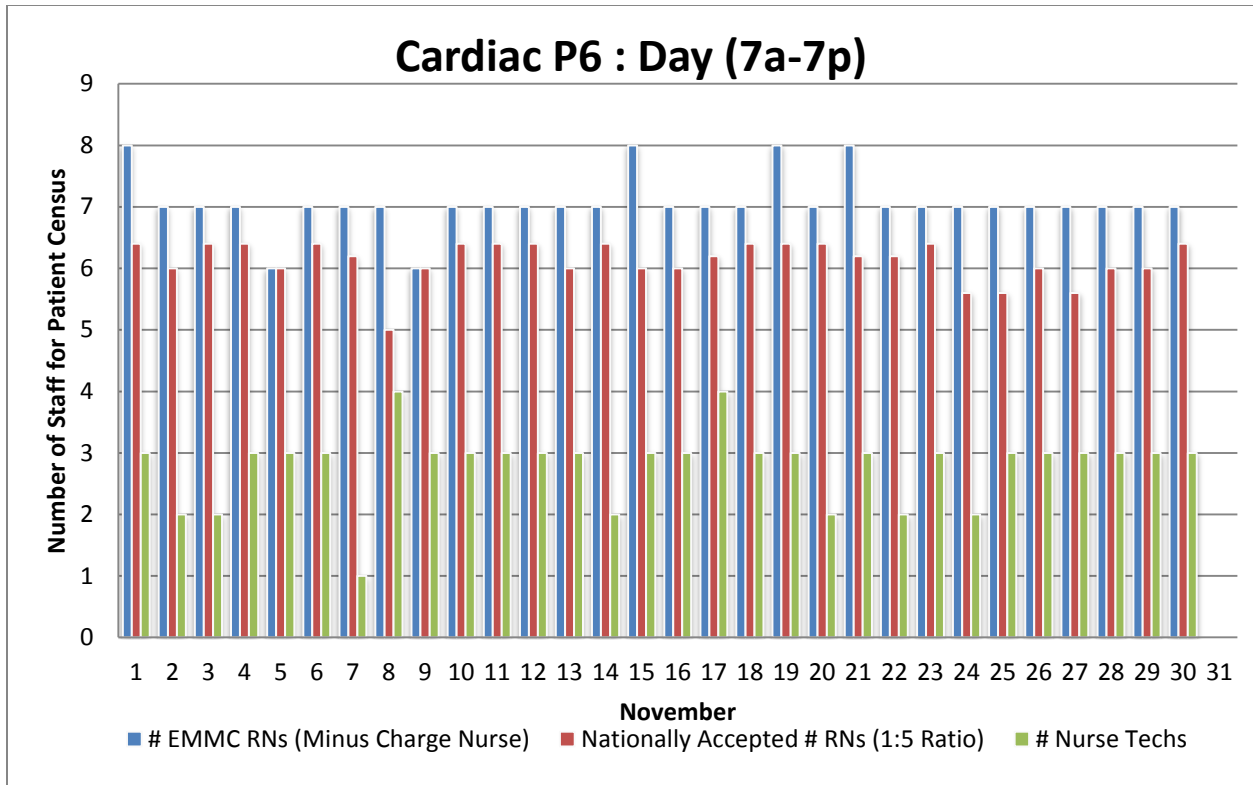

Cardiac P6 opened up on the evening of 6/7/16

Cardiac P6 opened up on the evening of 6/7/16

Cardiac P6 opened up on the evening of 6/7/16

Cardiac P6 opened up on the evening of 6/7/16

Cardiac P6 opened up on the evening of 6/7/16

Cardiac P6 opened up on the evening of 6/7/16

Cardiac P6 opened up on the evening of 6/7/16