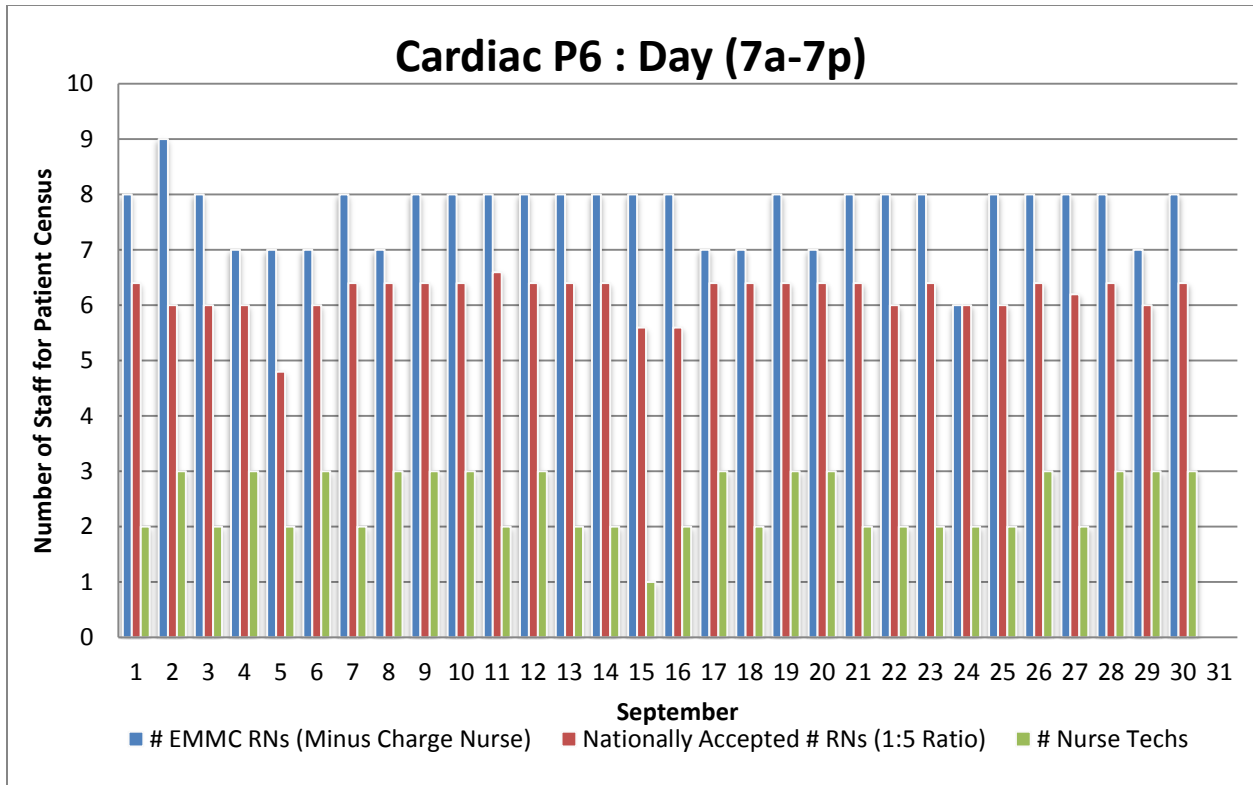

Cardiac P6 opened up on the evening of 6/7/16

Cardiac P6 opened up on the evening of 6/7/16

Cardiac P6 opened up on the evening of 6/7/16

Cardiac P6 opened up on the evening of 6/7/16

Cardiac P6 opened up on the evening of 6/7/16

Cardiac P6 opened up on the evening of 6/7/16

Cardiac P6 opened up on the evening of 6/7/16