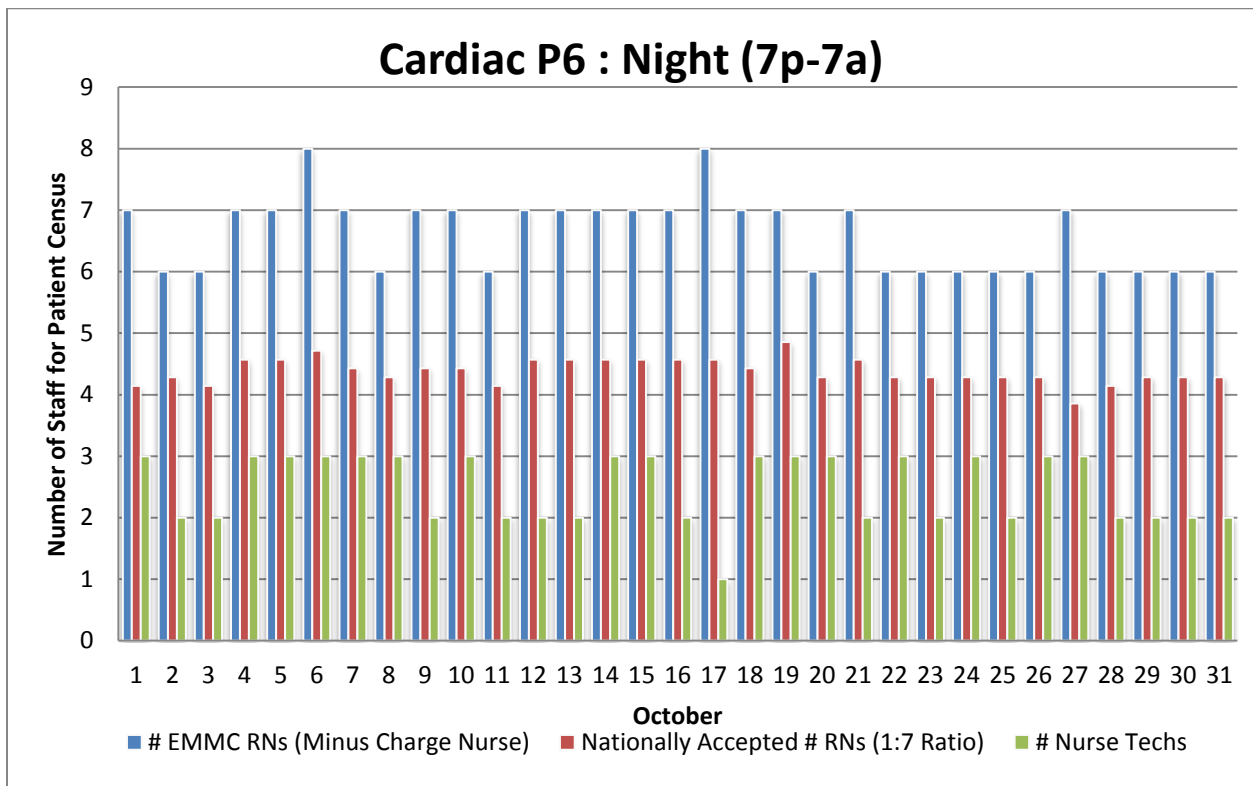

Cardiac P6 opened up on the evening of 6/7/16

Cardiac P6 opened up on the evening of 6/7/16

Cardiac P6 opened up on the evening of 6/7/16

Cardiac P6 opened up on the evening of 6/7/16

Cardiac P6 opened up on the evening of 6/7/16

Cardiac P6 opened up on the evening of 6/7/16

Cardiac P6 opened up on the evening of 6/7/16