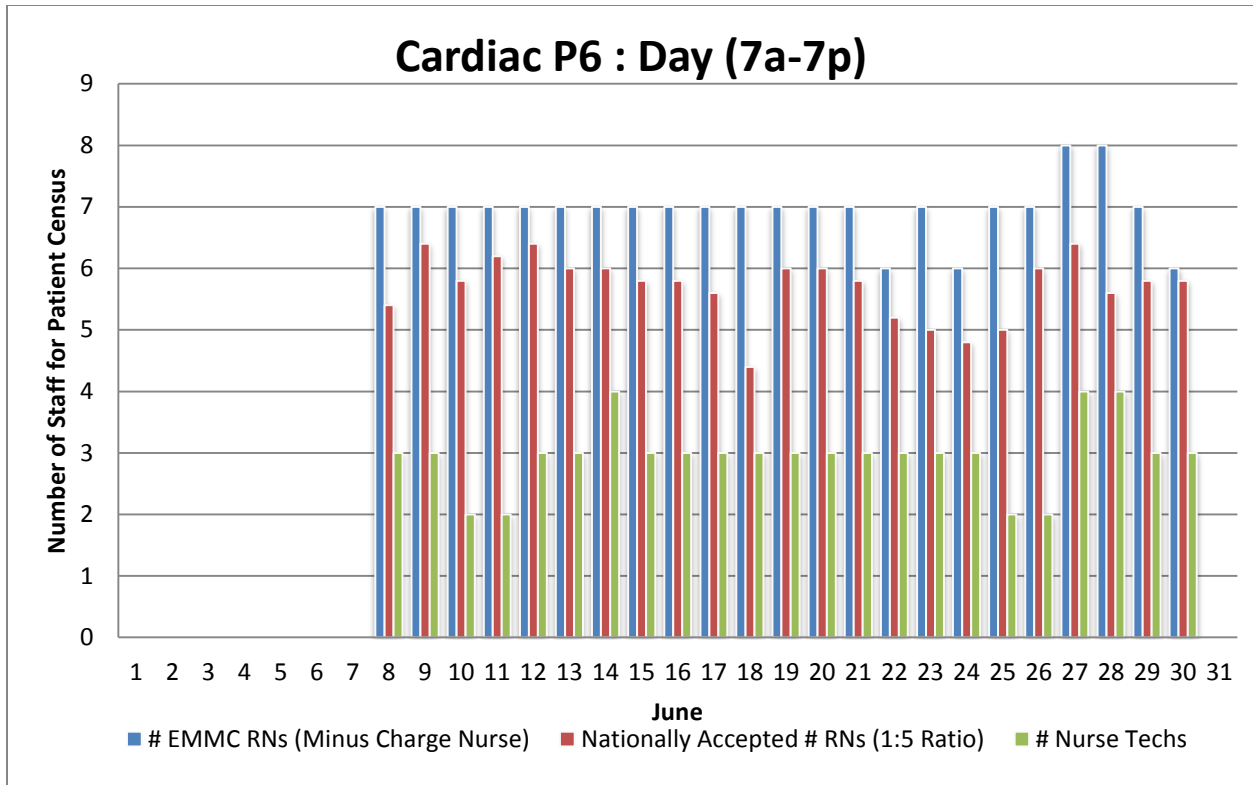

Cardiac P6 opened up on the evening of 6/7/16

Cardiac P6 opened up on the evening of 6/7/16

Cardiac P6 opened up on the evening of 6/7/16

Cardiac P6 opened up on the evening of 6/7/16

Cardiac P6 opened up on the evening of 6/7/16

Cardiac P6 opened up on the evening of 6/7/16

Cardiac P6 opened up on the evening of 6/7/16