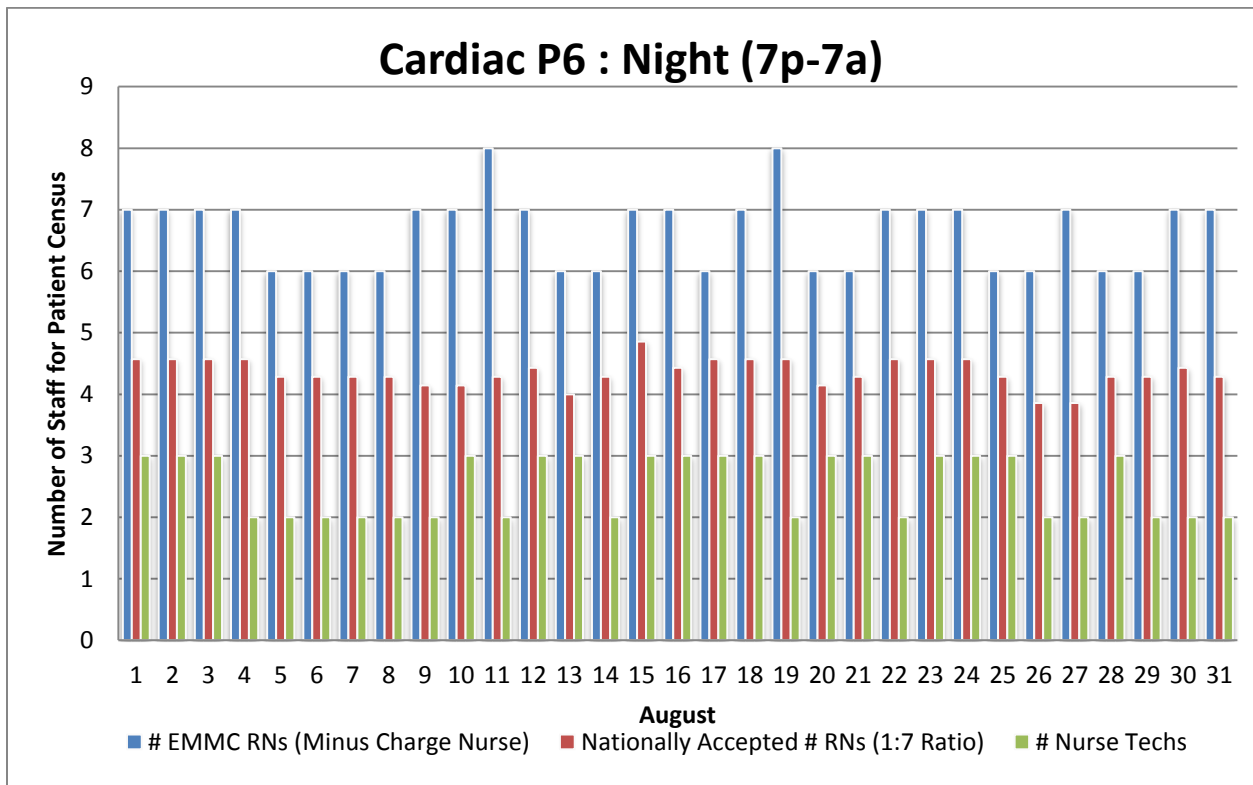

Cardiac P6 opened up on the evening of 6/7/16

Cardiac P6 opened up on the evening of 6/7/16

Cardiac P6 opened up on the evening of 6/7/16

Cardiac P6 opened up on the evening of 6/7/16

Cardiac P6 opened up on the evening of 6/7/16

Cardiac P6 opened up on the evening of 6/7/16

Cardiac P6 opened up on the evening of 6/7/16