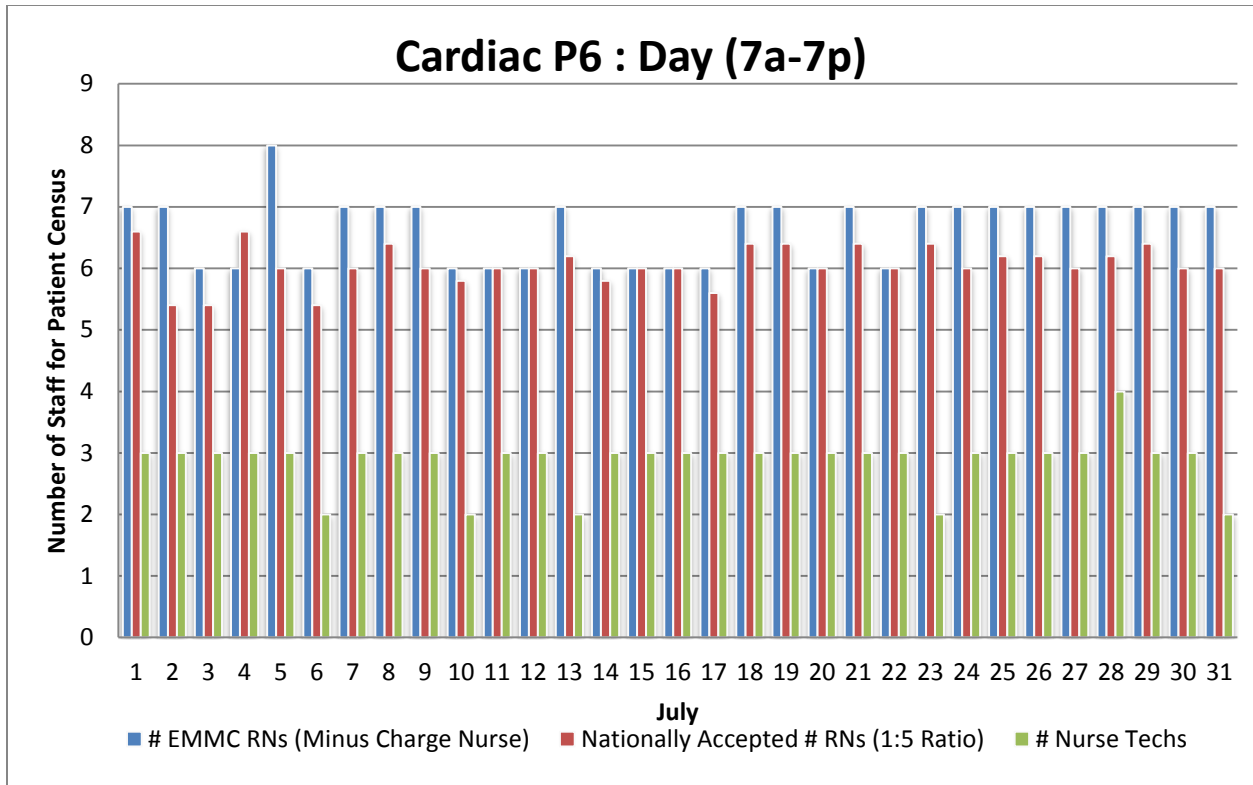

Cardiac P6 opened up on the evening of 6/7/16

Cardiac P6 opened up on the evening of 6/7/16

Cardiac P6 opened up on the evening of 6/7/16

Cardiac P6 opened up on the evening of 6/7/16

Cardiac P6 opened up on the evening of 6/7/16

Cardiac P6 opened up on the evening of 6/7/16

Cardiac P6 opened up on the evening of 6/7/16