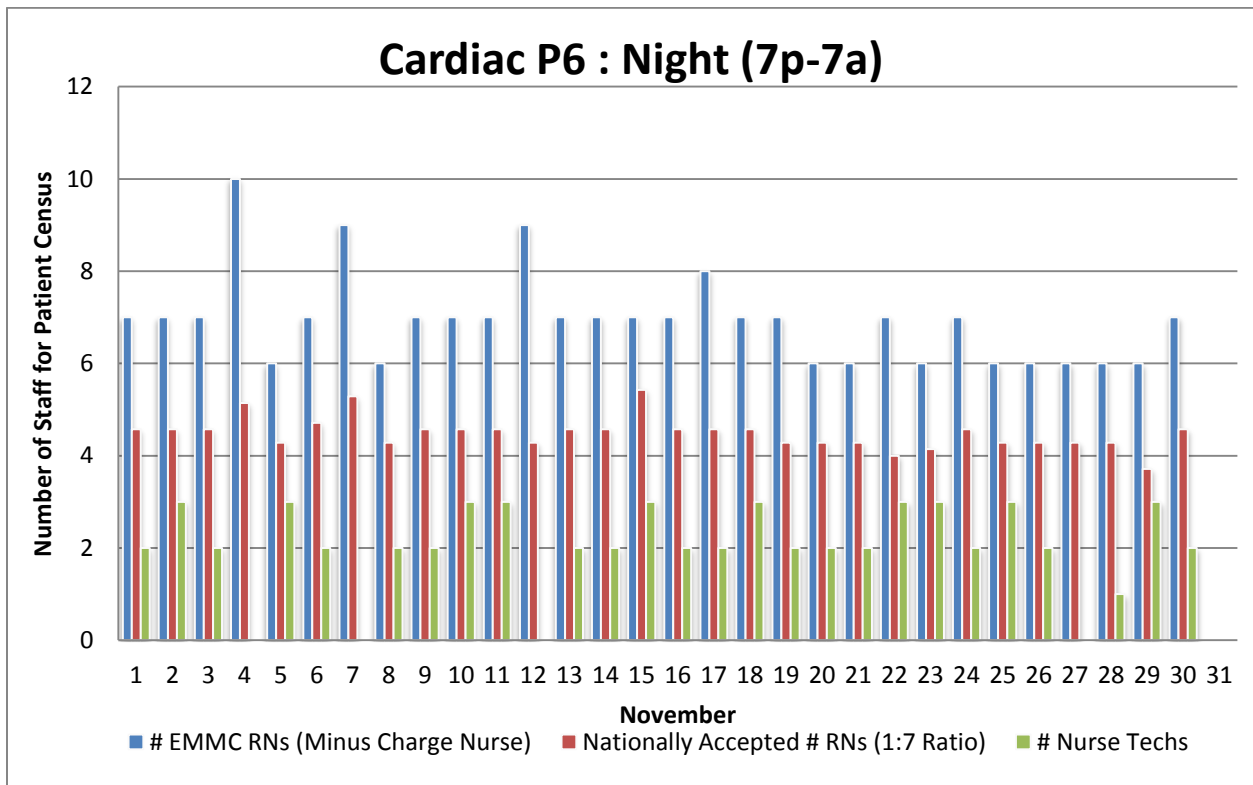

Cardiac P6 opened up on the evening of 6/7/16

Cardiac P6 opened up on the evening of 6/7/16

Cardiac P6 opened up on the evening of 6/7/16

Cardiac P6 opened up on the evening of 6/7/16

Cardiac P6 opened up on the evening of 6/7/16

Cardiac P6 opened up on the evening of 6/7/16

Cardiac P6 opened up on the evening of 6/7/16