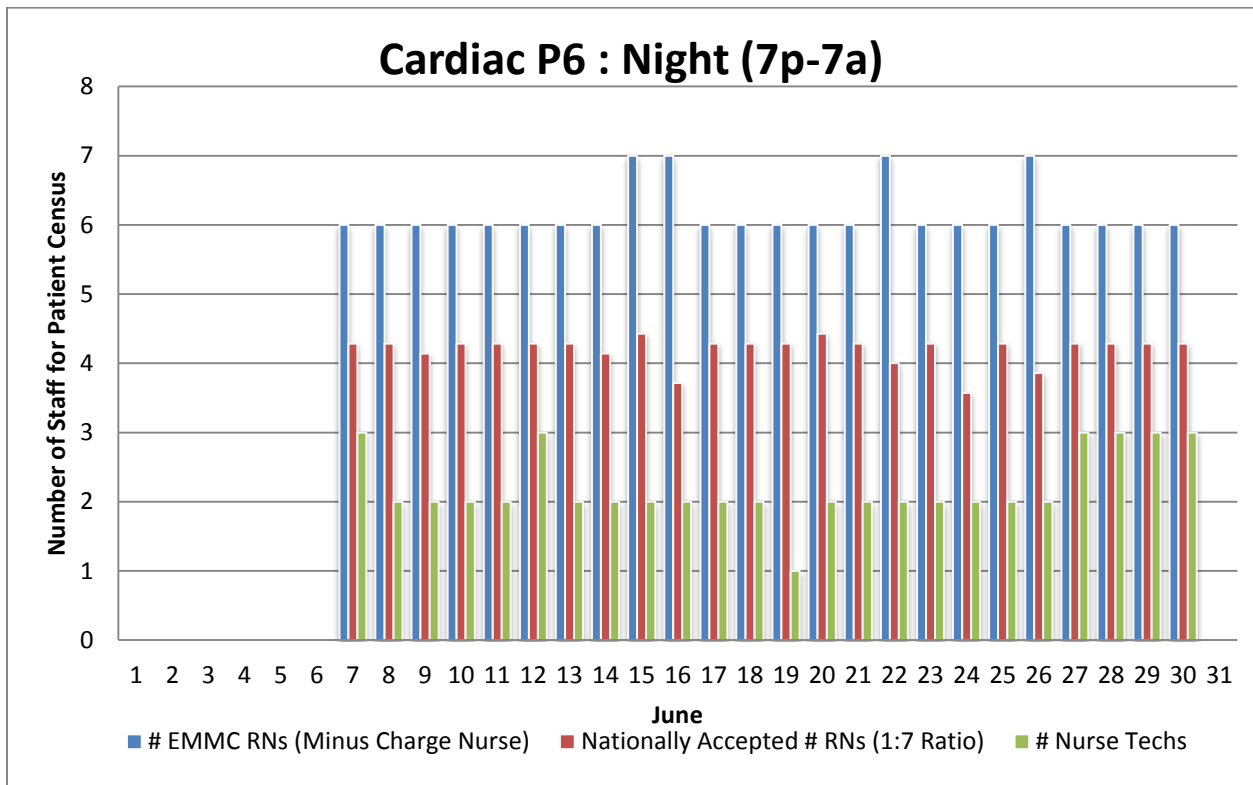

Cardiac P6 opened up on the evening of 6/7/16

Cardiac P6 opened up on the evening of 6/7/16

Cardiac P6 opened up on the evening of 6/7/16

Cardiac P6 opened up on the evening of 6/7/16

Cardiac P6 opened up on the evening of 6/7/16

Cardiac P6 opened up on the evening of 6/7/16

Cardiac P6 opened up on the evening of 6/7/16