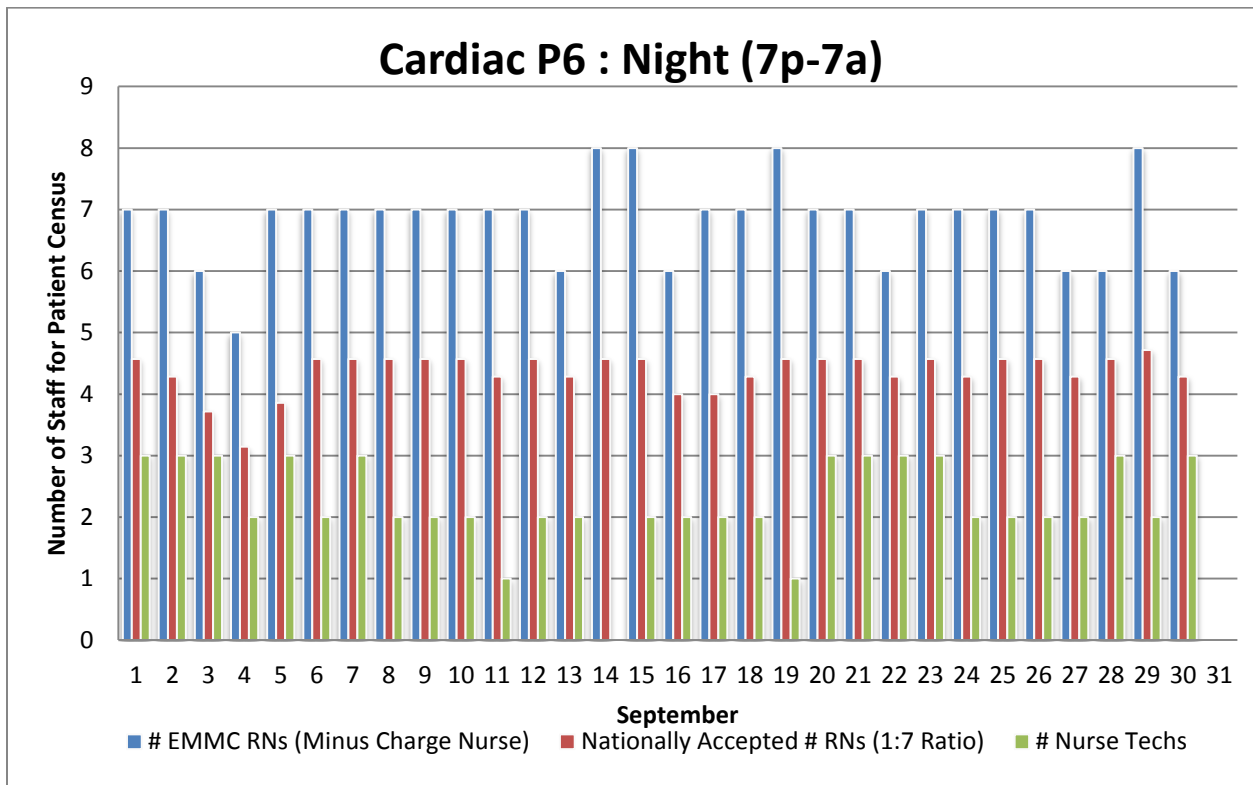

Cardiac P6 opened up on the evening of 6/7/16

Cardiac P6 opened up on the evening of 6/7/16

Cardiac P6 opened up on the evening of 6/7/16

Cardiac P6 opened up on the evening of 6/7/16

Cardiac P6 opened up on the evening of 6/7/16

Cardiac P6 opened up on the evening of 6/7/16

Cardiac P6 opened up on the evening of 6/7/16