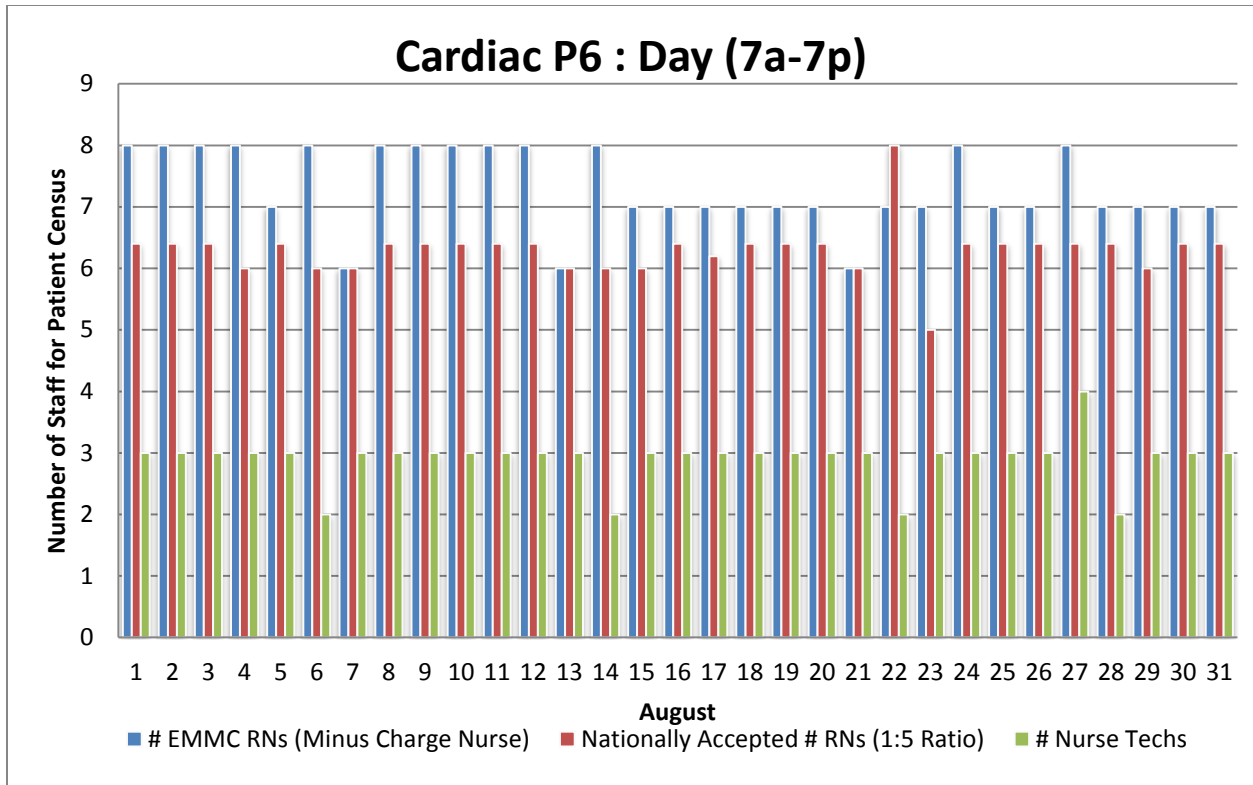

Cardiac P6 opened up on the evening of 6/7/16

Cardiac P6 opened up on the evening of 6/7/16

Cardiac P6 opened up on the evening of 6/7/16

Cardiac P6 opened up on the evening of 6/7/16

Cardiac P6 opened up on the evening of 6/7/16

Cardiac P6 opened up on the evening of 6/7/16

Cardiac P6 opened up on the evening of 6/7/16