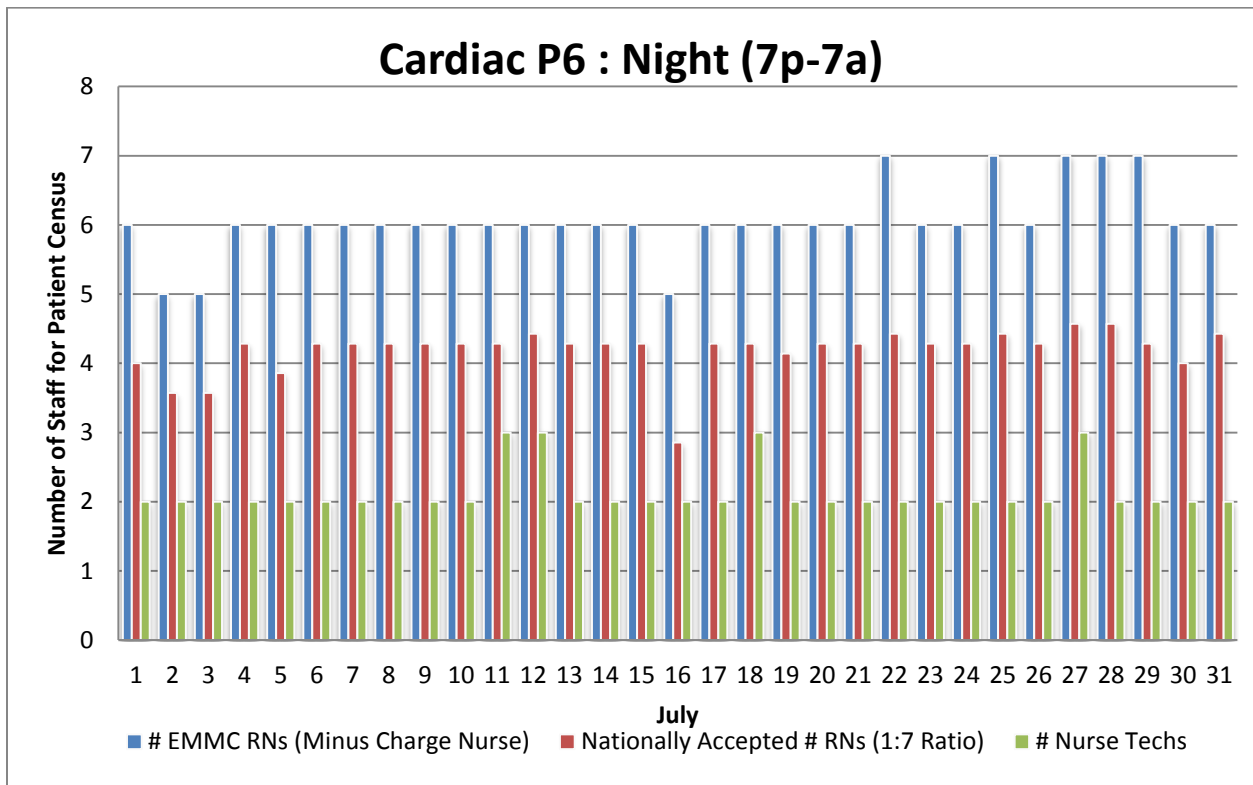

Cardiac P6 opened up on the evening of 6/7/16

Cardiac P6 opened up on the evening of 6/7/16

Cardiac P6 opened up on the evening of 6/7/16

Cardiac P6 opened up on the evening of 6/7/16

Cardiac P6 opened up on the evening of 6/7/16

Cardiac P6 opened up on the evening of 6/7/16

Cardiac P6 opened up on the evening of 6/7/16