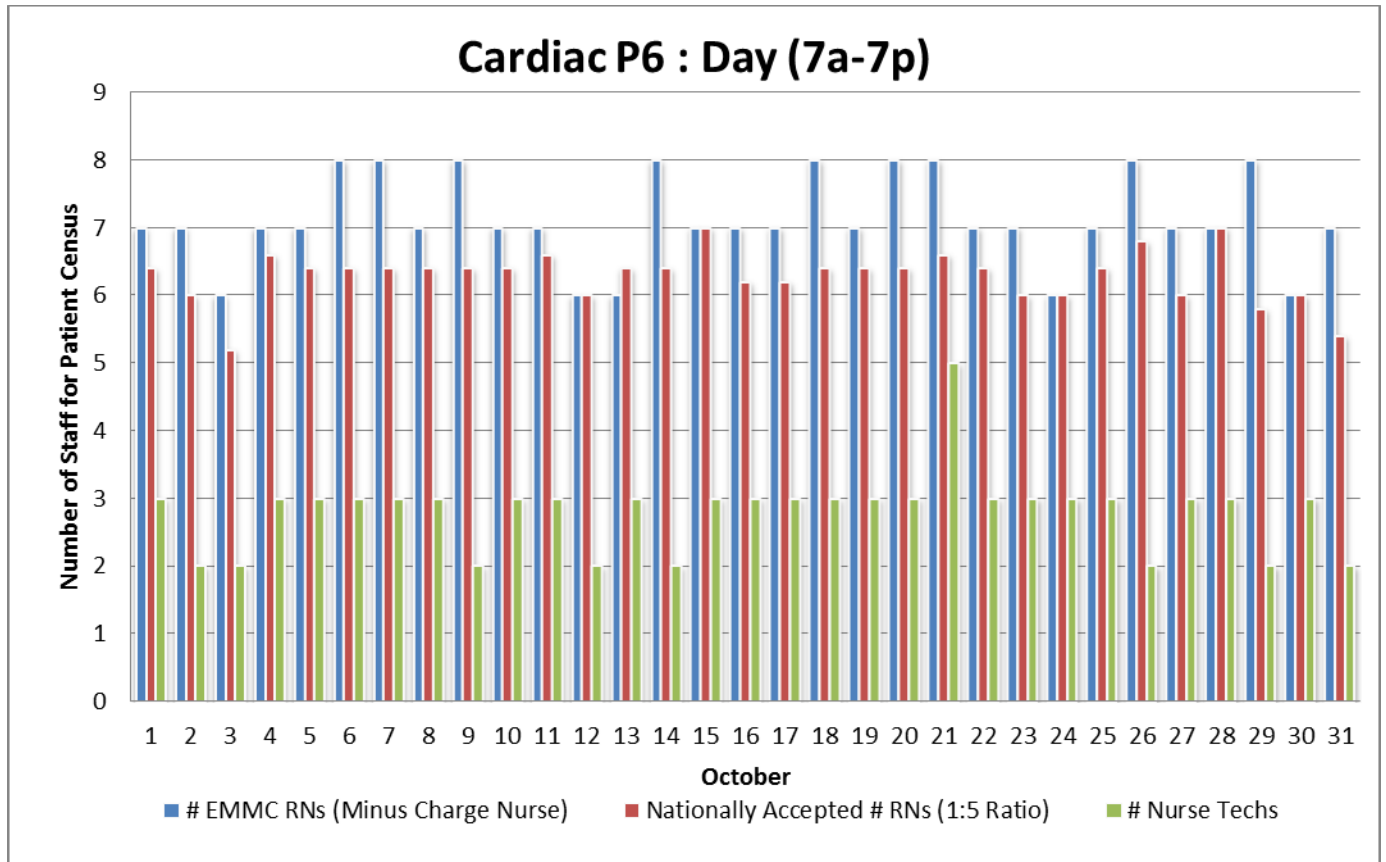

Cardiac P6 opened up on the evening of 6/7/16

Cardiac P6 opened up on the evening of 6/7/16

Cardiac P6 opened up on the evening of 6/7/16

Cardiac P6 opened up on the evening of 6/7/16

Cardiac P6 opened up on the evening of 6/7/16

Cardiac P6 opened up on the evening of 6/7/16

Cardiac P6 opened up on the evening of 6/7/16